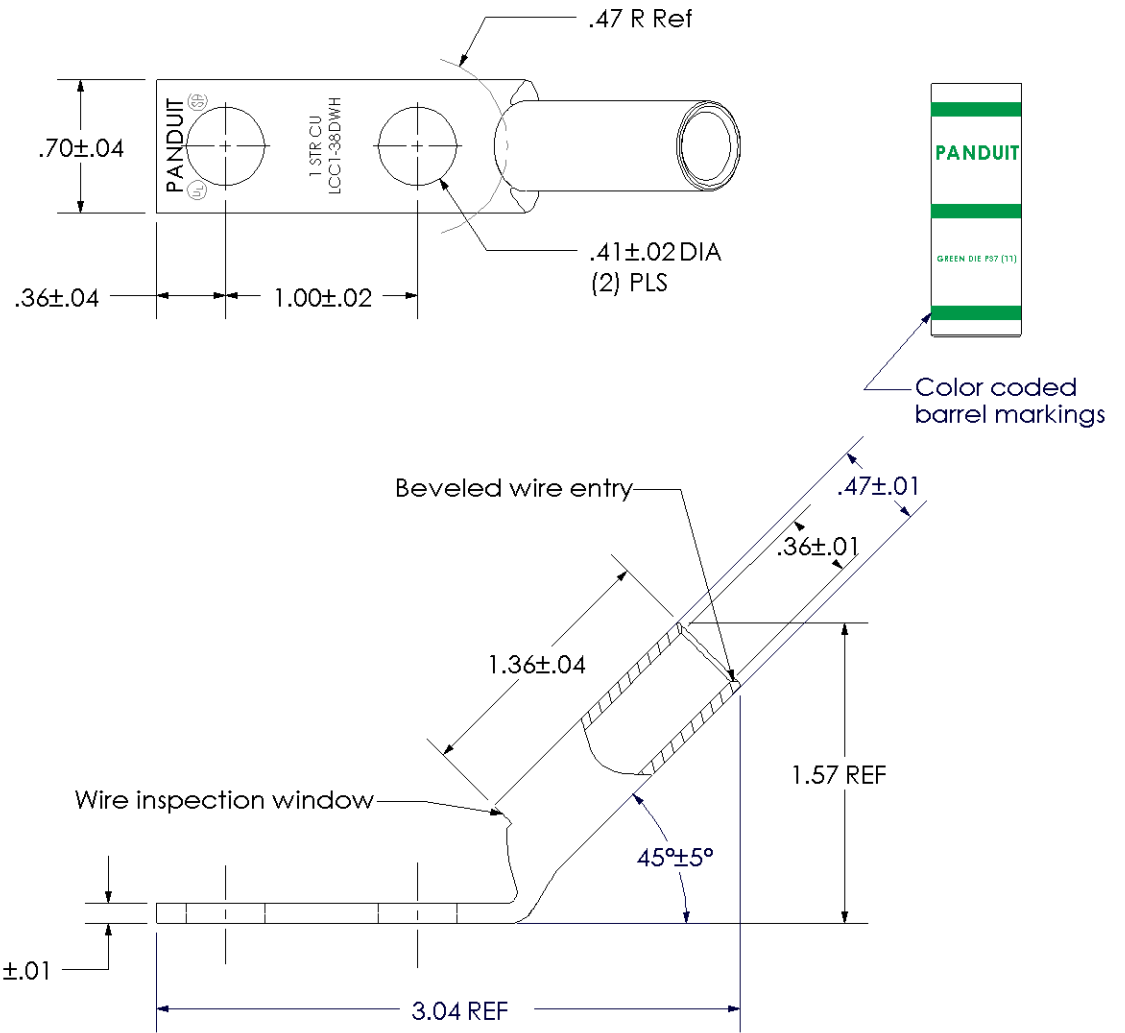

THIS COPY IS PROVIDED ON A RESTRICTED BASIS AND IS NOT TO BE USED IN ANY WAY DETRIMENTAL TO THE INTERESTS OF PANDUIT CORP.

Material	High Conductivity Seamless Copper Tube
Plating	Electro-Tin
Wire Size	1 AWG
Wire Type	Stranded Copper; Class B: Compact, Compressed or Concentric, Class C: Concentric
Wire Strip Length	1-7/16 in.
Stud Size	3/8 in.
UL Listed Wire Connector	Yes, for applications up to 35kv. Consult cable manufacturer for voltage stress relief instructions with applications greater than 2000 volts.
UL Temperature Rating	90° C
C.S.A Certified Wire Connector	Yes
Panduit Color Code on Barrel	GREEN
Panduit Die Index No. on Barrel	P37
Alternate Industry Die Index No. ( ) on Barrel	(11)

**PANDUIT CORP. TINLEY PARK, ILLINOIS**

LCC1-38DWH-E  
Copper Lug - Two-Hole, Long Barrel with Window, 45° Angle Tongue

00	7/02	SAB	DRL
REV	DATE	BY	CHK

RELEASED  
DESCRIPTION

10341  
ECN

SCALE  
N/A

DRAWING NO / CAD FILE

LCC1-38DWH-CUST